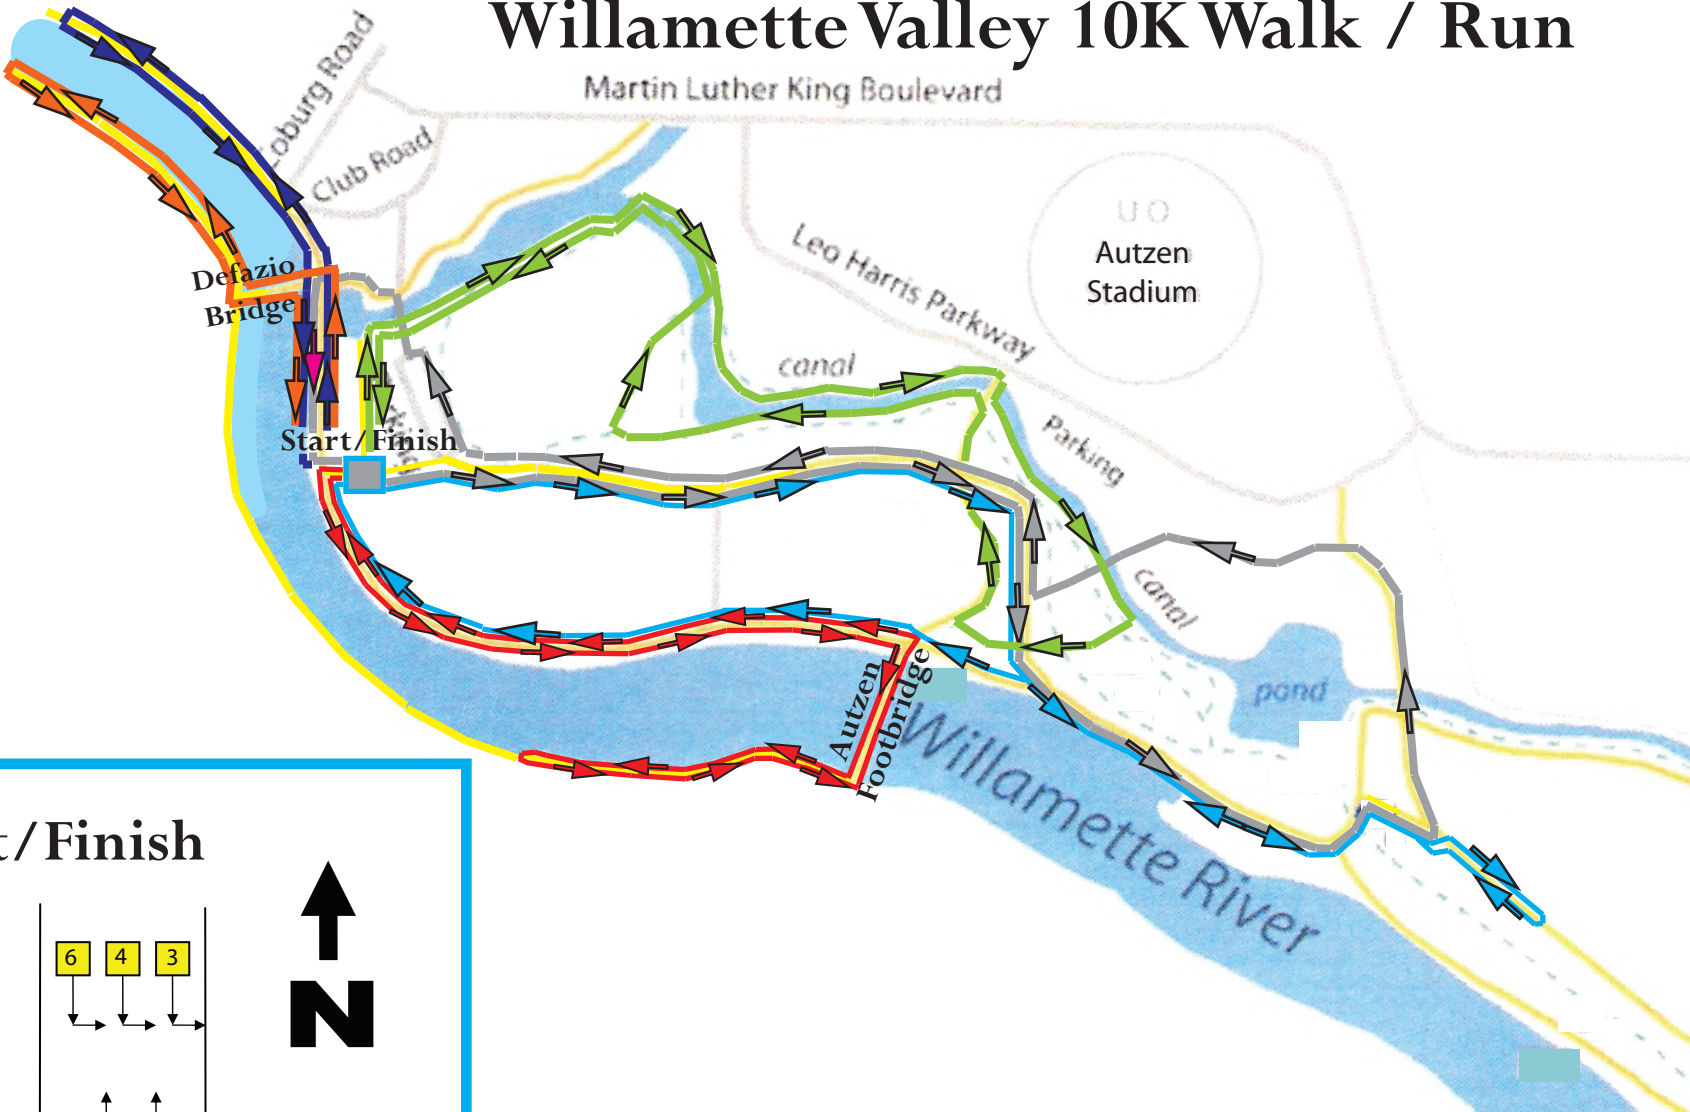

Willamette Valley 30K Walk n' Relay

Willamette Valley 10K Walk / Run

- Willamette Valley Loop #1
- Willamette Valley Loop #2
- Willamette Valley Loop #3
- Willamette Valley Loop #4
- Willamette Valley Loop #5
- Willamette Valley Loop #6

= Loop Start Direction = Loop Finish Direction

Note: Map Not To Scale