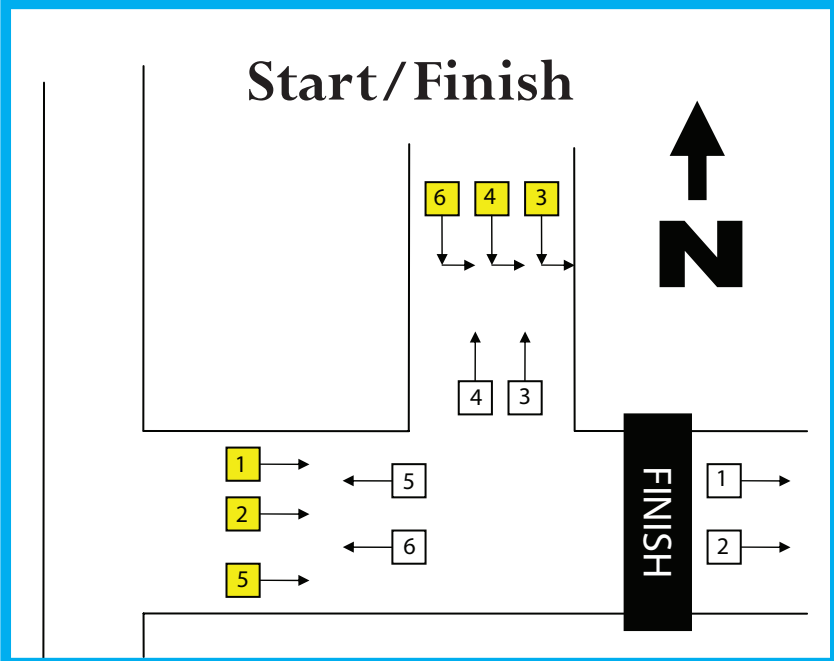

Willamette Valley 30K Walk n' Relay

Willamette Valley 10K Walk / Run

- Willamette Valley Loop #1
- Willamette Valley Loop #2
- Willamette Valley Loop #3
- Willamette Valley Loop #4
- Willamette Valley Loop #5
- Willamette Valley Loop #6

= Loop Start Direction = Loop Finish Direction

Note: Map Not To Scale